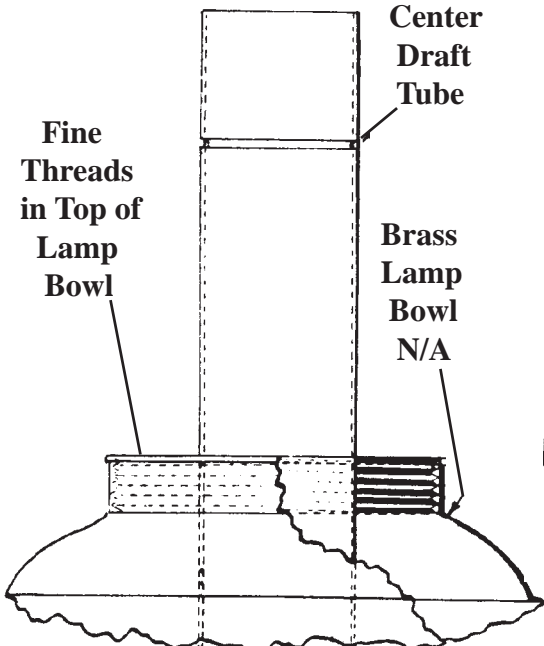

R910
Chimney is
12 1/2
Inches Tall
with 2 5/8
Inch
Bottom
Fitter

2-Piece Air
Distributor

Model No. 5 Burner Base N/A
Slotted Design

Wick Raiser Knob

Model No. 5
Flame
Spreader
N/A

R111 Wick Trimmer
Cleans all One Inch
Aladdin Wicks

Model No.
5 Wick
Raiser
N/A
also fits
Models
3 thru 5

Note: Use any
Aladdin One
Inch Wick by
removing the
metal tabs and
mounting in
wick raiser.

Fine
Threads
in Top of
Lamp
Bowl

Center
Draft
Tube

Brass
Lamp
Bowl
N/A