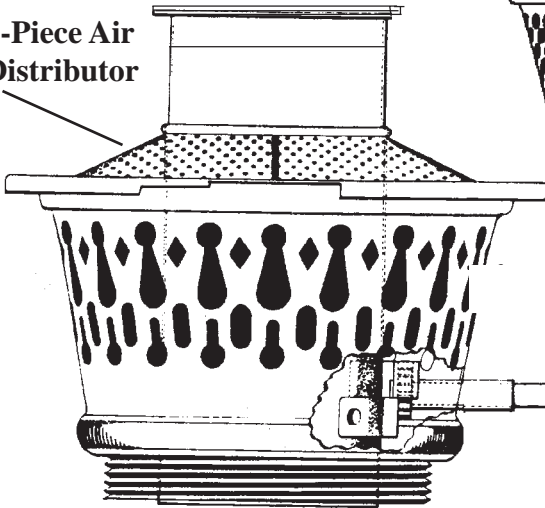

ALADDIN®

MODEL NO. 5 EXPLODED VIEW PARTS LIST

Sold from Sept. 1913 to Aug. 1914

Model No. 5 Kerosene Lamp Gallery N/A

Burner Base
Outer Wick
Tube

Model No. 5 N/A
Perforated

R910 Heel-less
Glass Chimney fits
Models 3 thru 11

R910
Chimney is
12 1/2
Inches Tall
with 2 5/8
Inch
Bottom
Fitter

2-Piece Air
Distributor

Model No. 5 Burner Base N/A
Slotted Design

Wick Raiser Knob

Model No. 5
Flame
Spreader
N/A

R111 Wick Trimmer
Cleans all One Inch
Aladdin Wicks

Model No.
5 Wick
Raiser
N/A
also fits
Models
3 thru 5

Note: Use any
Aladdin One
Inch Wick by
removing the
metal tabs and
mounting in
wick raiser.

Fine
Threads
in Top of
Lamp
Bowl

Center
Draft
Tube

Brass
Lamp
Bowl
N/A