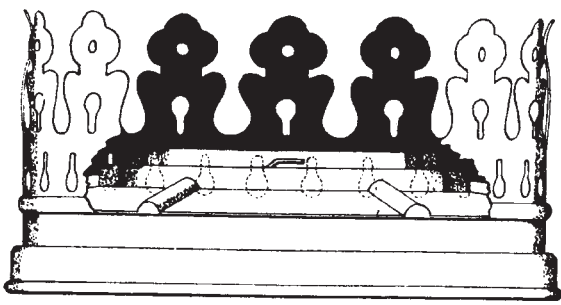

ALADDIN®

MODEL NO. 5 EXPLODED VIEW PARTS LIST

Sold from Sept. 1913 to Aug. 1914

Model No. 5 Kerosene Lamp Gallery N/A

Burner Base
Outer Wick
Tube

Model No. 5 N/A
Perforated

R910 Heel-less
Glass Chimney fits
Models 3 thru 11

R910
Chimney is
12 1/2
Inches Tall
with 2 5/8
Inch
Bottom
Fitter

2-Piece Air
Distributor

Model No. 5 Burner Base N/A
Slotted Design

Wick Raiser Knob

Model No. 5
Flame
Spreader
N/A

R111 Wick Trimmer
Cleans all One Inch
Aladdin Wicks