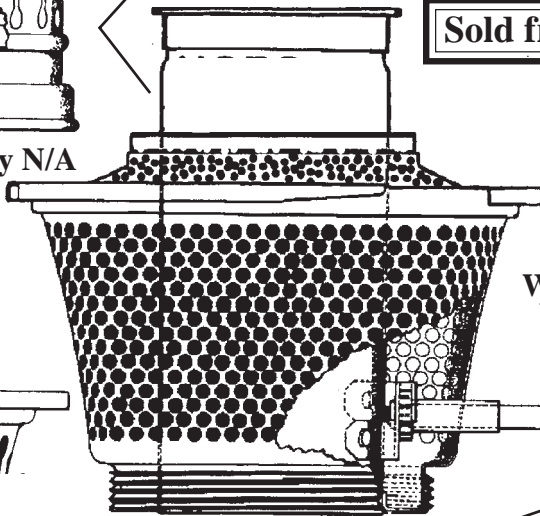

ALADDIN®

MODEL NO. 5 EXPLODED VIEW PARTS LIST

Sold from Sept. 1913 to Aug. 1914

Model No. 5 Kerosene Lamp Gallery N/A

Burner Base
Outer Wick
Tube

Model No. 5 N/A
Perforated

R910 Heel-less
Glass Chimney fits
Models 3 thru 11

R910
Chimney is
12 1/2
Inches Tall
with 2 5/8
Inch
Bottom
Fitter

2-Piece Air
Distributor

Model No. 5 Burner Base N/A
Slotted Design

Wick Raiser Knob

Model No. 5
Flame
Spreader
N/A

R111 Wick Trimmer
Cleans all One Inch
Aladdin Wicks

Model No.
5 Wick
Raiser
N/A
also fits
Models
3 thru 5

Note: Use any
Aladdin One
Inch Wick by
removing the
metal tabs and
mounting in
wick raiser.

Fine
Threads
in Top of
Lamp
Bowl

Center
Draft
Tube

Brass
Lamp
Bowl
N/A